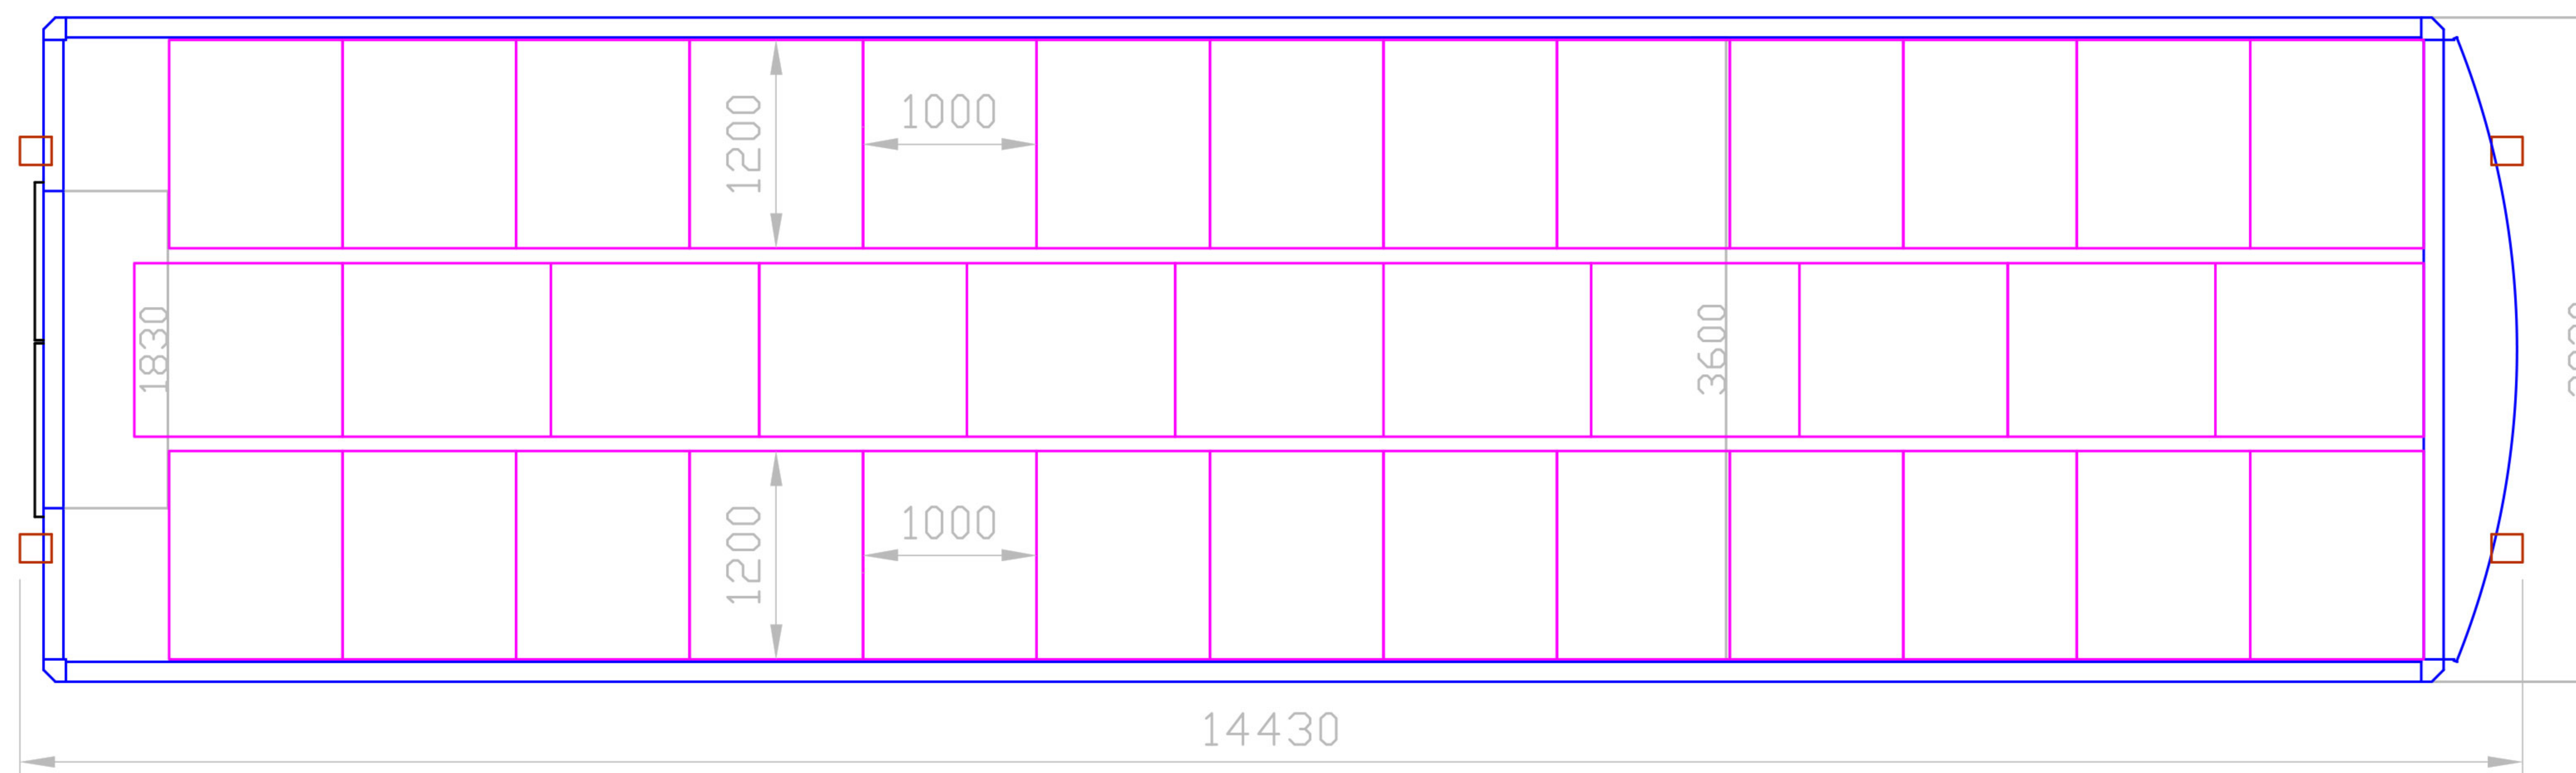

IF IN DOUBT ASK!

DO NOT SCALE

THIS IS A PROVISIONAL DRAWING

APPROVED BY

PLAN ELEVATION

DOOR ELEVATION

SIDE ELEVATION

FRIDGE ELEVATION

DIMS. IN mm

DATE:

SCALE:

UPDATED:

DRAWN:

”

”

TITLE SR37

FILE NAME  
SR37/SR37ALL

SUB REF. N°  
000