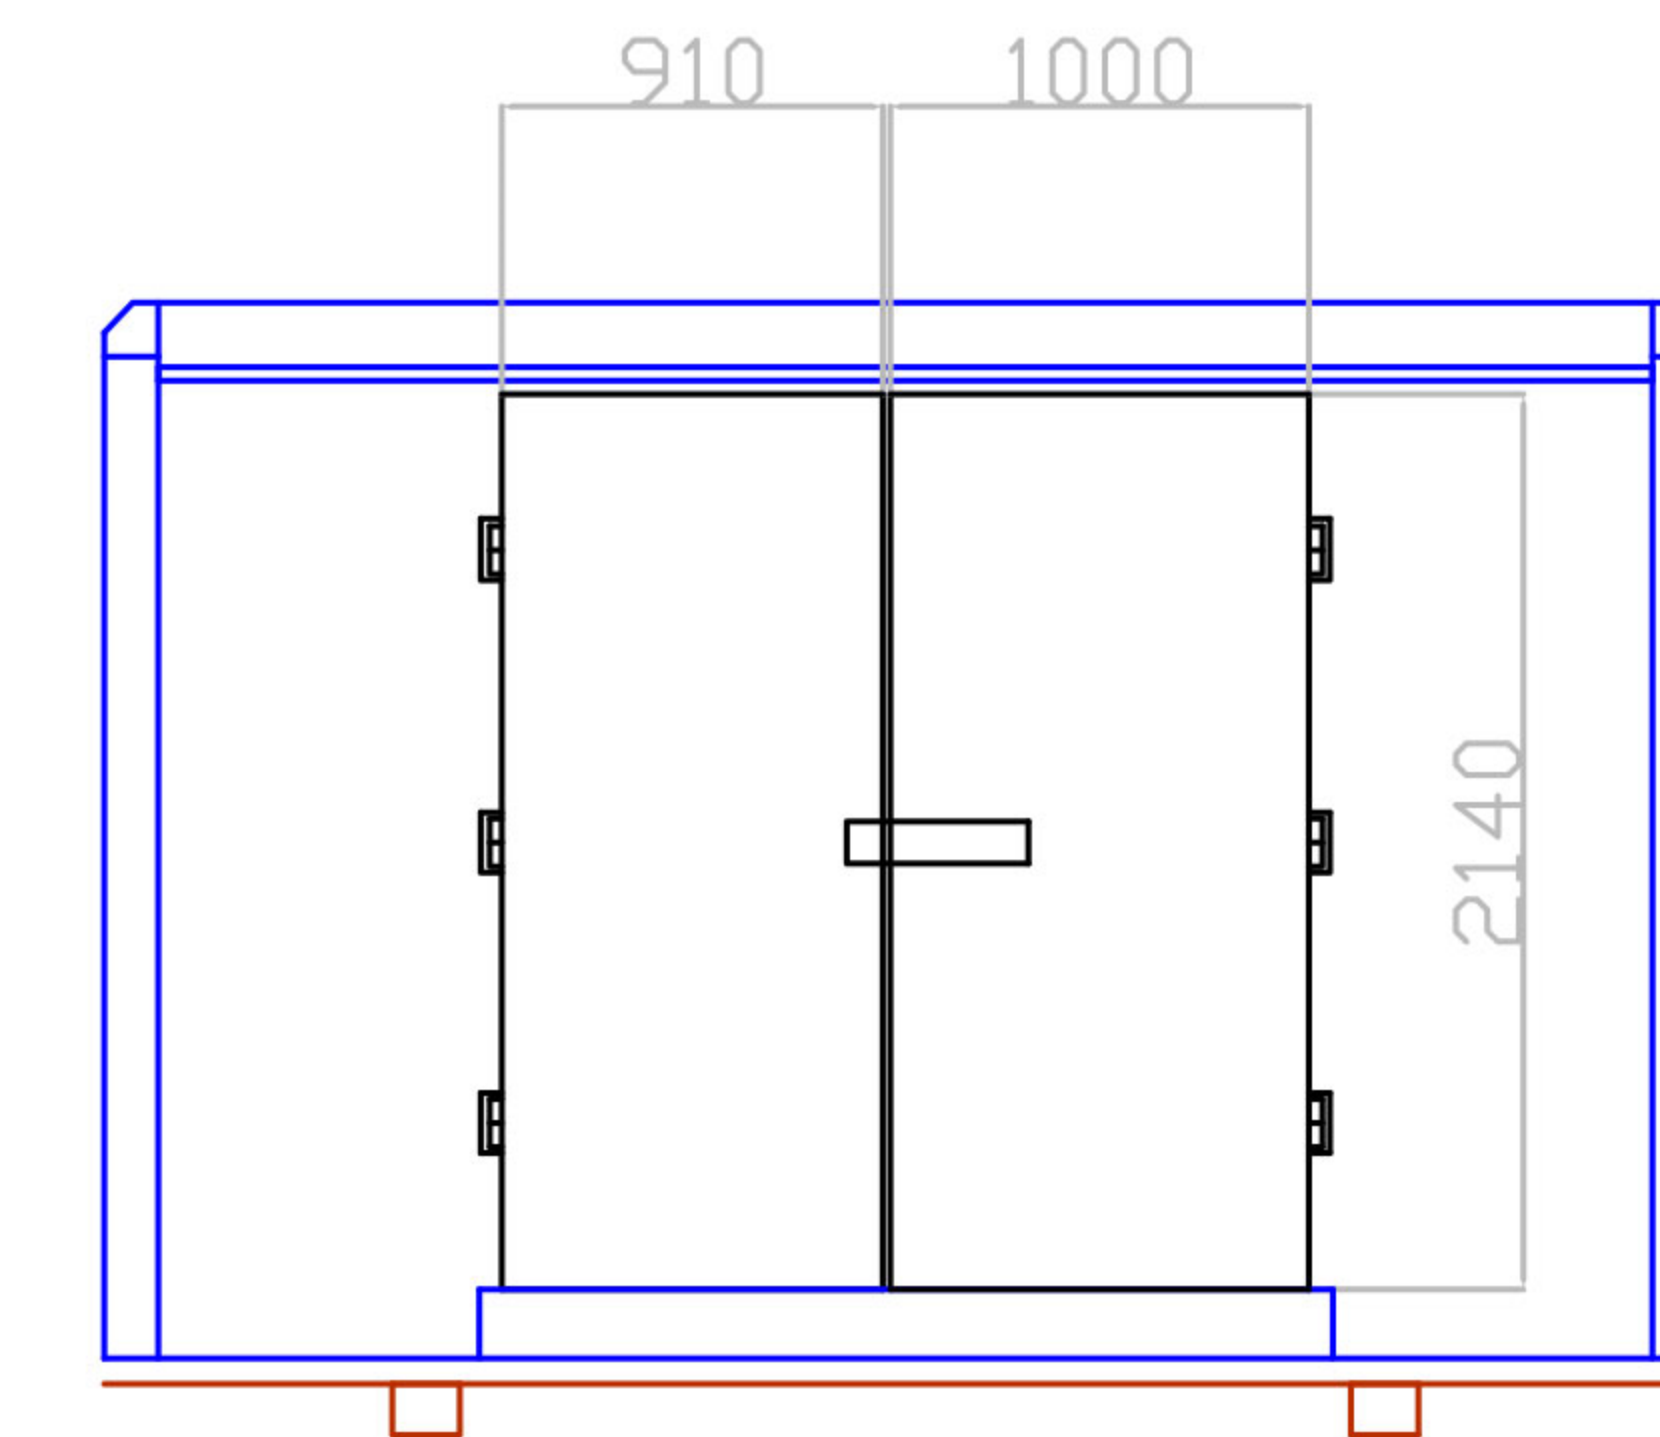

IF IN DOUBT ASK!

DO NOT SCALE

THIS IS A PROVISIONAL DRAWING

APPROVED BY

PLAN ELEVATION

DOOR ELEVATION

SIDE ELEVATION

FRIDGE ELEVATION

DIMS. IN mm

DATE:

SCALE:

UPDATED:

DRAWN:

”

”

TITLE SR37