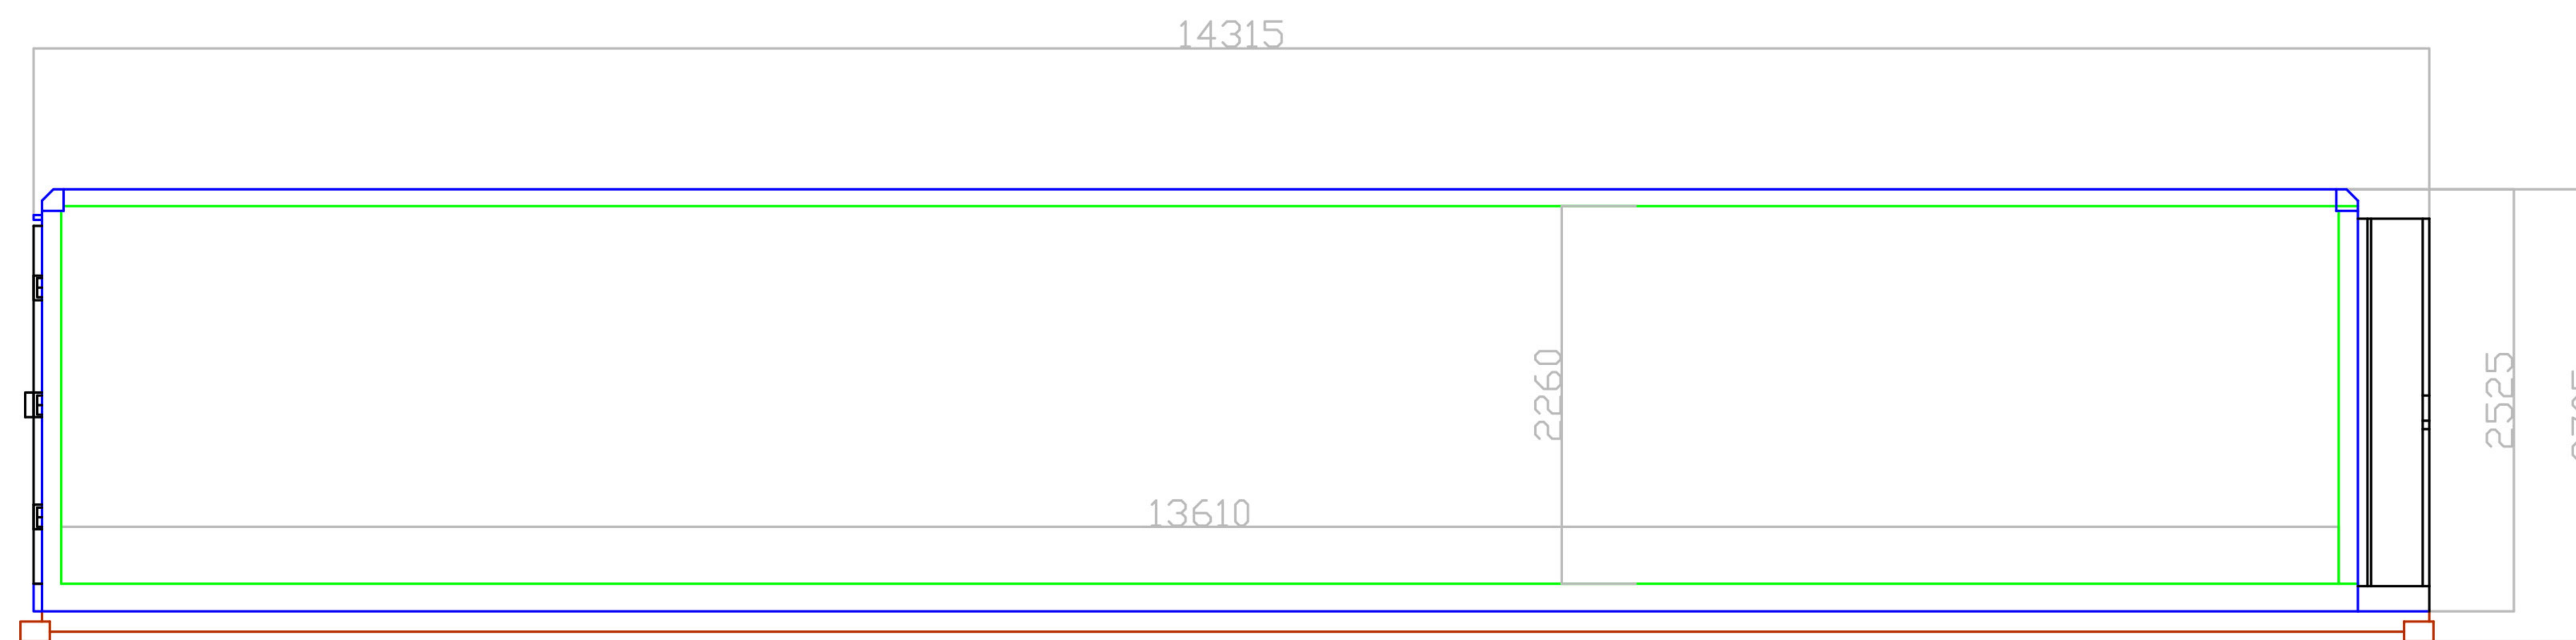

IF IN DOUBT ASK!

DO NOT SCALE

THIS IS A PROVISIONAL DRAWING

APPROVED BY

PLAN ELEVATION

DOOR ELEVATION

SIDE ELEVATION

FRIDGE ELEVATION

DIMS. IN mm

DATE:

SCALE:

UPDATED:

DRAWN:

”

”

TITLE SR37

FILE NAME  
SR37/SR37ALL

SUB REF. N°  
000