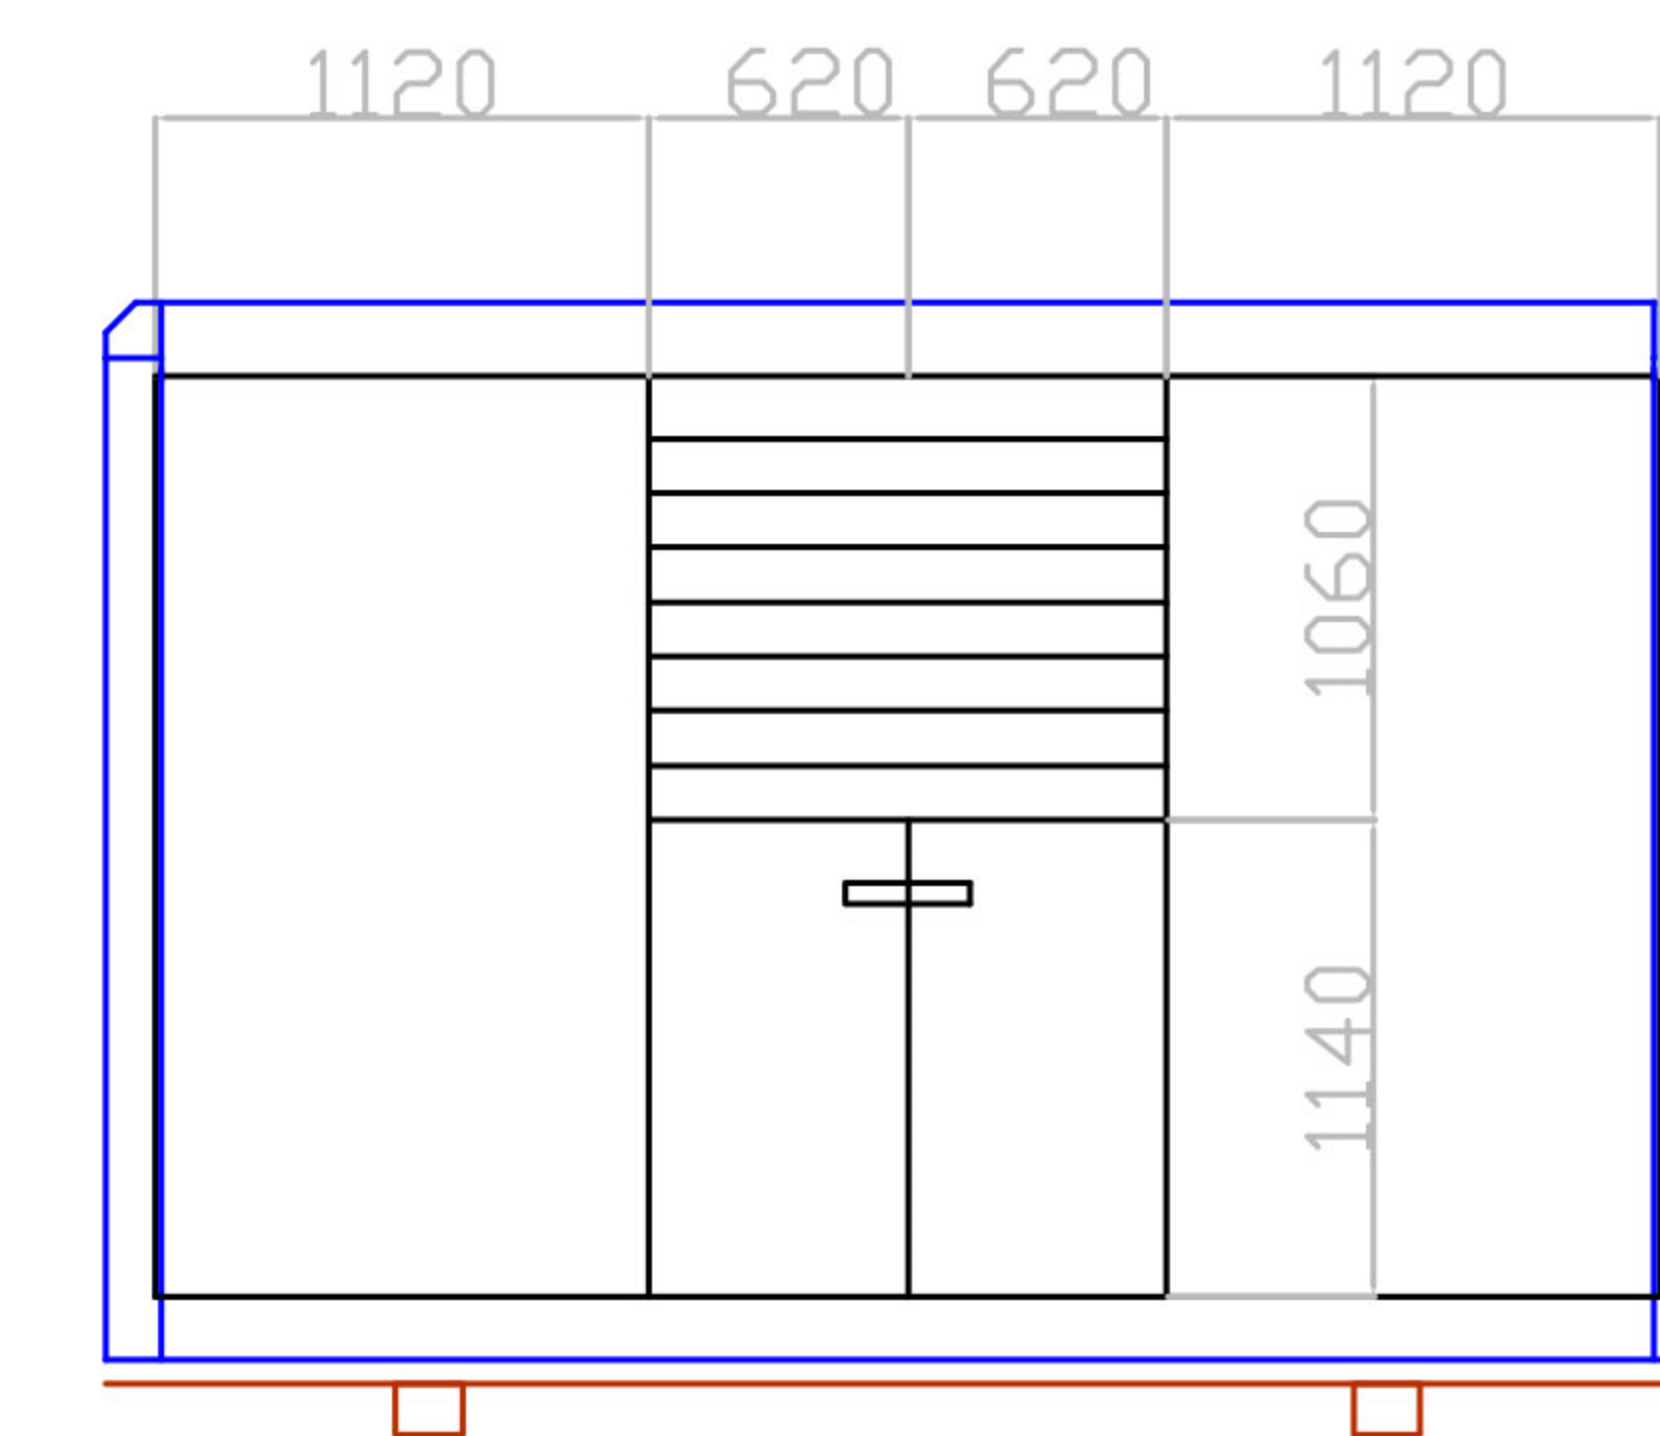

IF IN DOUBT ASK!

DO NOT SCALE

THIS IS A PROVISIONAL DRAWING

APPROVED BY

PLAN ELEVATION

DOOR ELEVATION

SIDE ELEVATION

FRIDGE ELEVATION

DIMS. IN mm

DATE:

SCALE:

UPDATED:

DRAWN:

”

”

TITLE SR37